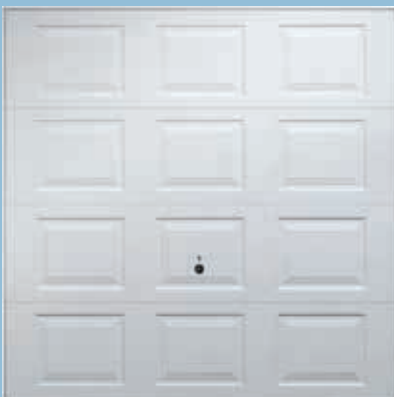

Steel door designs

All our steel door designs come in Traffic white (RAL 9016) as standard, except for the open-for-infill frame which comes in Terra brown (RAL 8028). Choose from our range of colour options or Decograin surface finishes to match the architecture of your home.

2001 Vertical

2002 Horizontal

2601 Elegance*

2602 Finesse*

2003 Chevron*

2103 Caxton*

2101 Ilkley

2004 Georgian

2304 Georgian with window

2504 Countess*

2104 Marquess

2011 Open-for-infill (available in Traffic white RAL 9016, not shown)